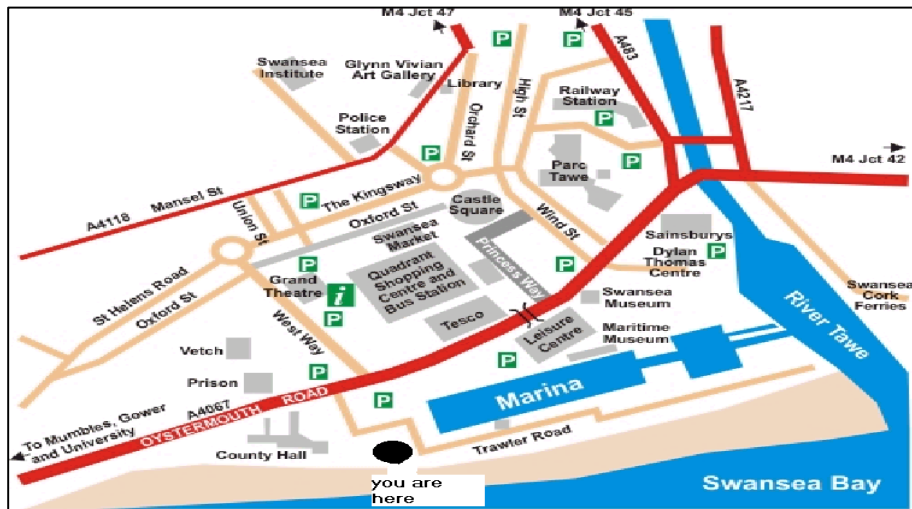

**Swansea Marriott Hotel**  
**Maritime Quarter**  
**Swansea**  
**Wales**  
**SA1 3SS**

**Tel: 01792 642 020**

[www.swanseamarriott.co.uk](http://www.swanseamarriott.co.uk)

**Road**

Take Junction 42 from M4, then the A483 towards the city centre. Follow the signs to the marina where the hotel is located.

**Parking**

The hotel has complimentary on site parking; it has just under 100 car parking spaces. The car park operates on a first come, first served basis.

**Train**

The nearest train station is Swansea central. The hotel is an approximately 20 minute walk from the station and a 5-10 minute taxi journey. The cost of the taxi will be approximately £5.00