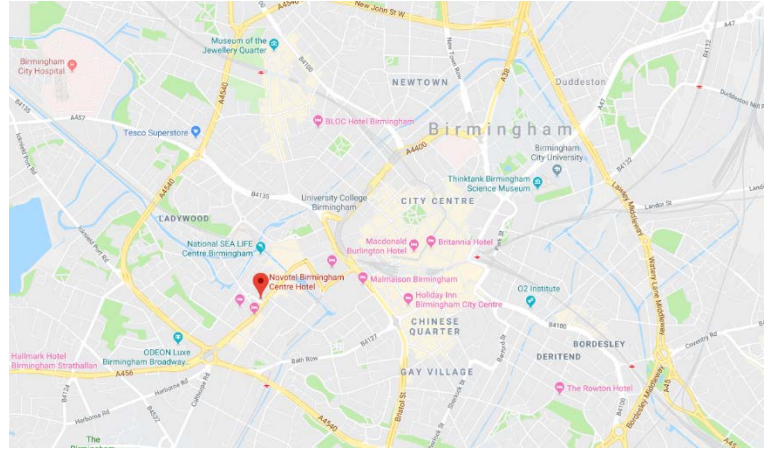

NOVOTEL

Novotel Birmingham Centre Hotel

70 Broad street

Birmingham

B1 2HT

0121 619 9002

By train

- Sheepcote St, Five Ways is 131 meters away, 2 min walk.
- Grosvenor St West, National Indoor Arena is 183 meters away, 3 min walk.
- Bishopsgate St, Five Ways is 374 meters away, 5 min walk.
- Birmingham New Street is approximately 0.8 miles, 17 minute walk or 2 minute taxi

By car

Exit the M6 at junction 6 and remain in right hand lane toward A38/M (Birmingham City Centre). Merge on to A5127/Aston Expressway and remain in middle lanes.

Continue on A38. Take Great Charles Street Queensway/ A4400, St Vincent St and Sheepcote St to Broad St/ A456

By bus

The Line 80 bus takes roughly 13 minutes from Birmingham New Street Station