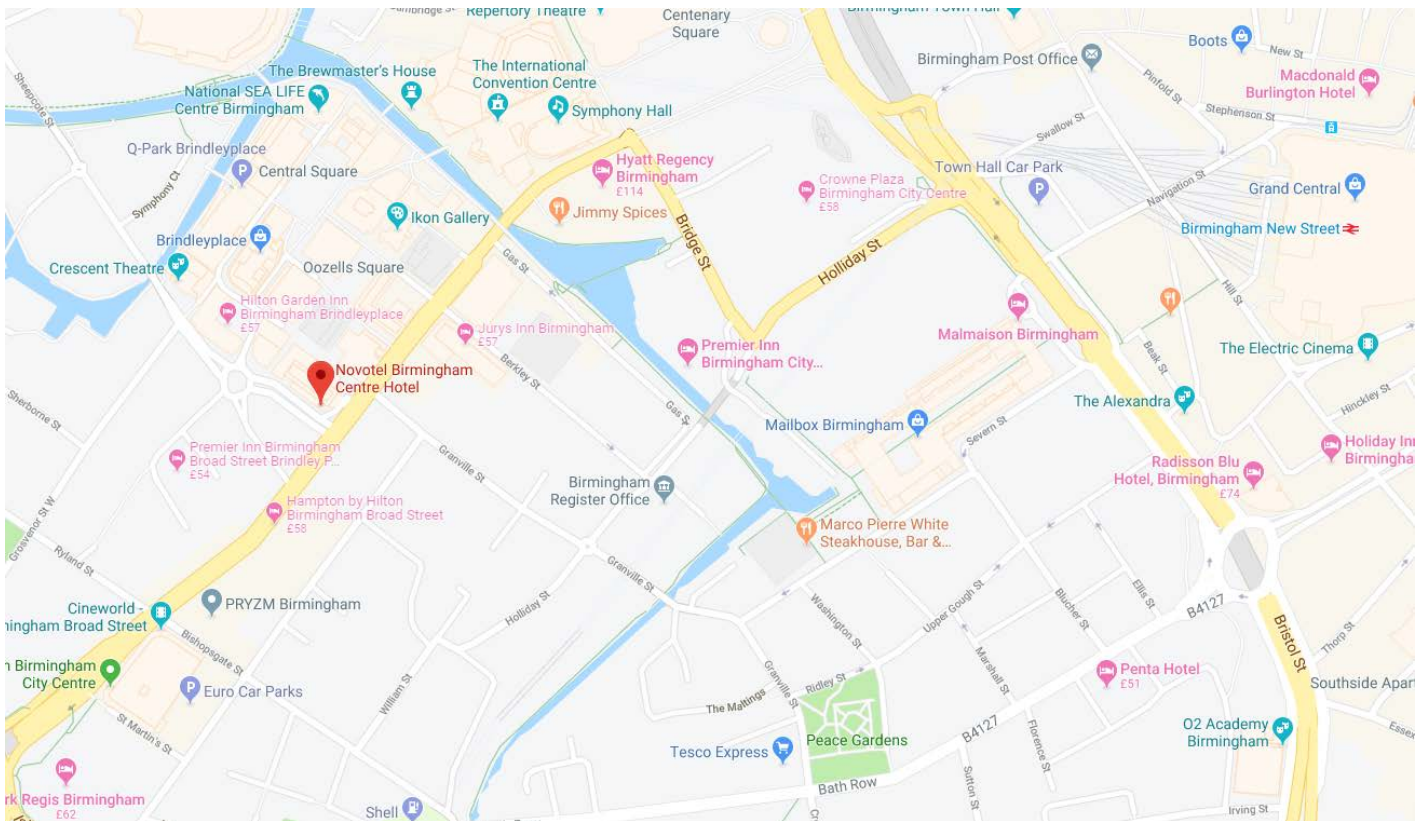

NOVOTEL

Novotel Birmingham Centre Hotel

70 Broad street

Birmingham

B1 2HT

0121 619 9002

By train

- Sheepcote St, Five Ways is 131 meters away, 2 min walk.
- Grosvenor St West, National Indoor Arena is 183 meters away, 3 min walk.
- Bishopsgate St, Five Ways is 374 meters away, 5 min walk.
- Birmingham New Street is approximately 0.8 miles, 17 minute walk or 2 minute taxi

By car

Exit the M6 at junction 6 and remain in right hand lane toward A38/M (Birmingham City Centre). Merge on to A5127/Aston Expressway and remain in middle lanes.

Continue on A38. Take Great Charles Street Queensway/ A4400, St Vincent St and Sheepcote St to Broad St/ A456

By bus

The Line 80 bus takes roughly 13 minutes from Birmingham New Street Station