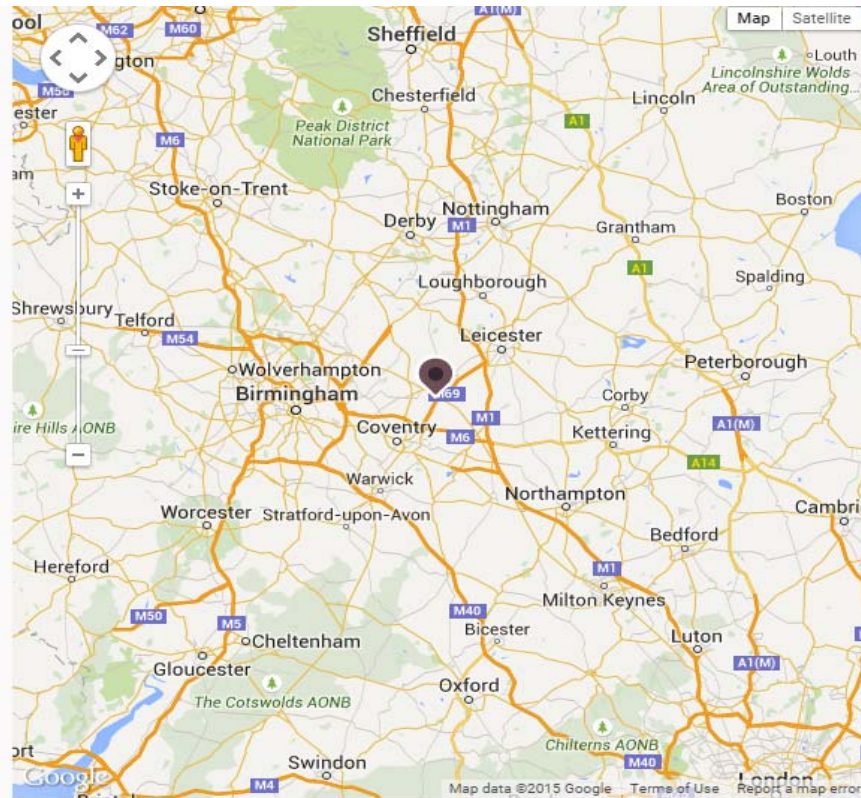

Hinckley Island Hotel
Watling Street, Hinckley,
Leicestershire, LE10 3JA
Tel: 01455 631122

Sat nav post code: LE10 3JA

From the North & East – Take junction 21 of the M1 onto the M69. Exit at the second junction which is junction 1, signposted Hinckley/Milton Keynes A5. Turn left at the slip road onto the A5 and you will find the hotel 300 metres on the left.

From the West - Take junction 2 of the M6 and follow signs to the M69 North. Leave at the first junction which is junction 1, signposted Hinckley/Milton Keynes A5. At the bottom of the slip road, take the fourth exit onto the A5 to Milton Keynes and you will find the hotel 300 metres on the left.

Parking: 600 spaces, all complimentary

Train Station	Hinckley	Nuneaton	Leicester
Distance	2.1 miles	5.6 miles	14.3 miles
Driving Distance	6 minutes	16 minutes	27 minutes
Taxi Cost*	£6	£13	£27
Taxi Rank	YES	YES	05:20-22:30
Ticket Office Monday - Saturday	06:40-13:00	05:00-21:00	07:15-22:30
Ticket Machine	NO	YES	YES YES
Pre-Paid Collection	YES	YES	