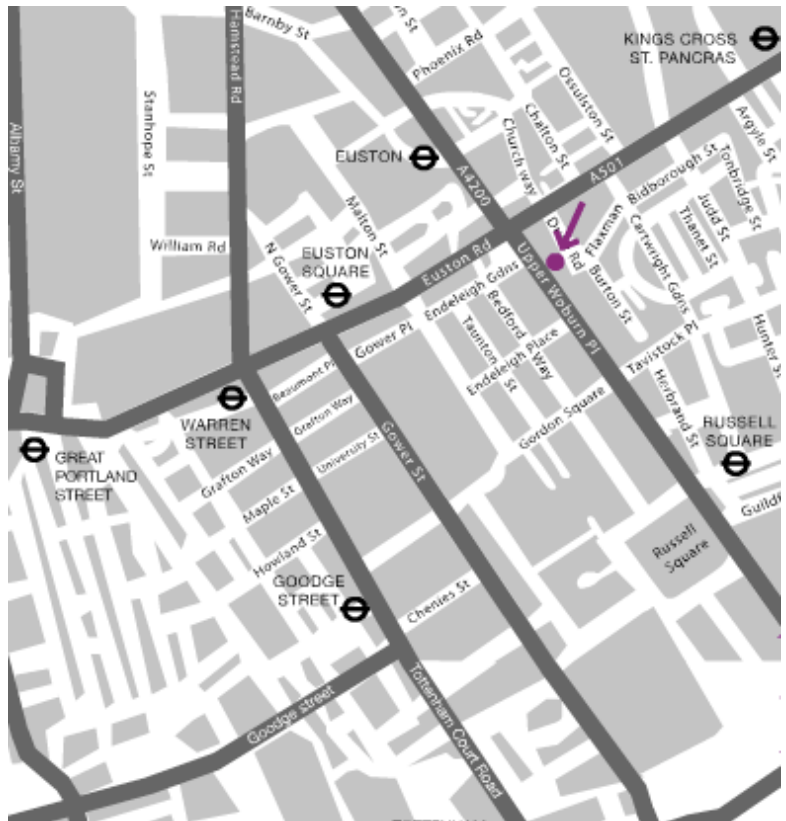

Location & Directions

Ambassadors Bloomsbury

12 Upper Woburn Place
London, UK
WC1H 0HX

t +44 (0)20 7693 5400

f +44 (0)20 7388 9930

The hotel can be found just off Euston Station, close to King's Cross St Pancras International Rail Station, which is very convenient for those travelling by Eurostar.

Ambassadors Bloomsbury From Euston station (5 minutes walk):

Exit the station to walk towards the Euston fire station on the corner of Euston road. Cross the traffic light on to the Upper Woburn Place and the second building after the church is the Ambassadors Bloomsbury Hotel

Ambassadors Bloomsbury From King's Cross St Pancras Station (10 minutes walk):

Exit the station and turn right on to Euston road towards Euston station. After a short walk, turn left on Upper Woburn Place and the second building after the church is the Ambassadors Bloomsbury Hotel

Ambassadors From Heathrow Airport:

Take the Piccadilly Line tube from Terminals 1,2,3, 4 or 5 direct to King's Cross St. Pancras station. Alternatively take the Heathrow Express to Paddington station and change for the circle line to Kings Cross station. When you arrive at the station follow directions above.