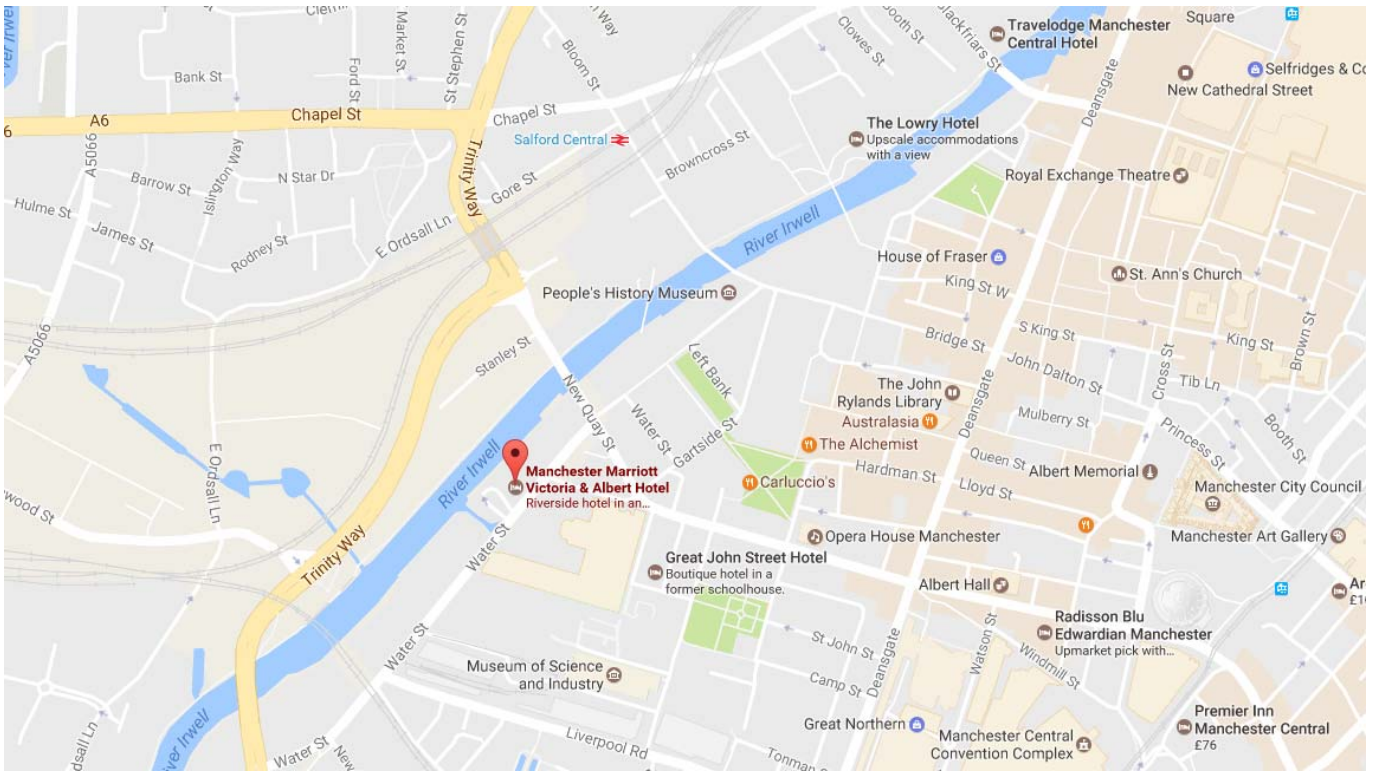

Victoria and Albert Hotel
Water Street, Manchester, M3 4JQ
Tel: 0161 832 1188 Fax: 0161 832 3950

By train

Manchester Piccadilly Station is 1 ½ miles from the hotel.

Victoria Station is approximately 1-1 ½ miles from the hotel.

By road

From the North-East: Follow the M1 south, picking up the M62 at Junction 42, heading west. Continue down the M62 to Junction 12 signposted M602 Salford and Manchester. At the end of the M602, take the right-hand lane signposted A57 Manchester. Continue down the A57 for 1 mile until you see the Grosvenor Casino on your right. At the lights after the casino, turn left then immediately right at the lights, taking the City Centre sign. The hotel is approximately 1/3 mile down on the left of Water Street.

From Liverpool and North Wales: Follow the route to Chester, picking up the M56 for Manchester. Follow signs for Manchester until you pick up the A5103. Travel along the A5103 for approximately 6 miles until you reach the first roundabout. Take the first exit signposted A57(M). When on the A57(M), move over to the right-hand lane and after ½ mile, you will come to a set of traffic lights. Turn right then immediately right again at the City Centre sign. The hotel is approximately 1/3 mile down on the left of Water Street.

From London and the South: Join the M25 orbital and head north on the M1 to Junction 19. Take the signposted M6 Birmingham route to Junction 21a signposted M62. Follow the M62 for Manchester and Liverpool and then follow signs for Manchester and the M602. At the end of the M602, take the right-hand lane signposted A57 Manchester. Continue down the A57 for 1 mile until you see the Grosvenor Casino on your right. At the lights after the casino, turn left then immediately right at the lights, taking the City Centre sign. The hotel is approximately 1/3 mile down on the left of Water Street.