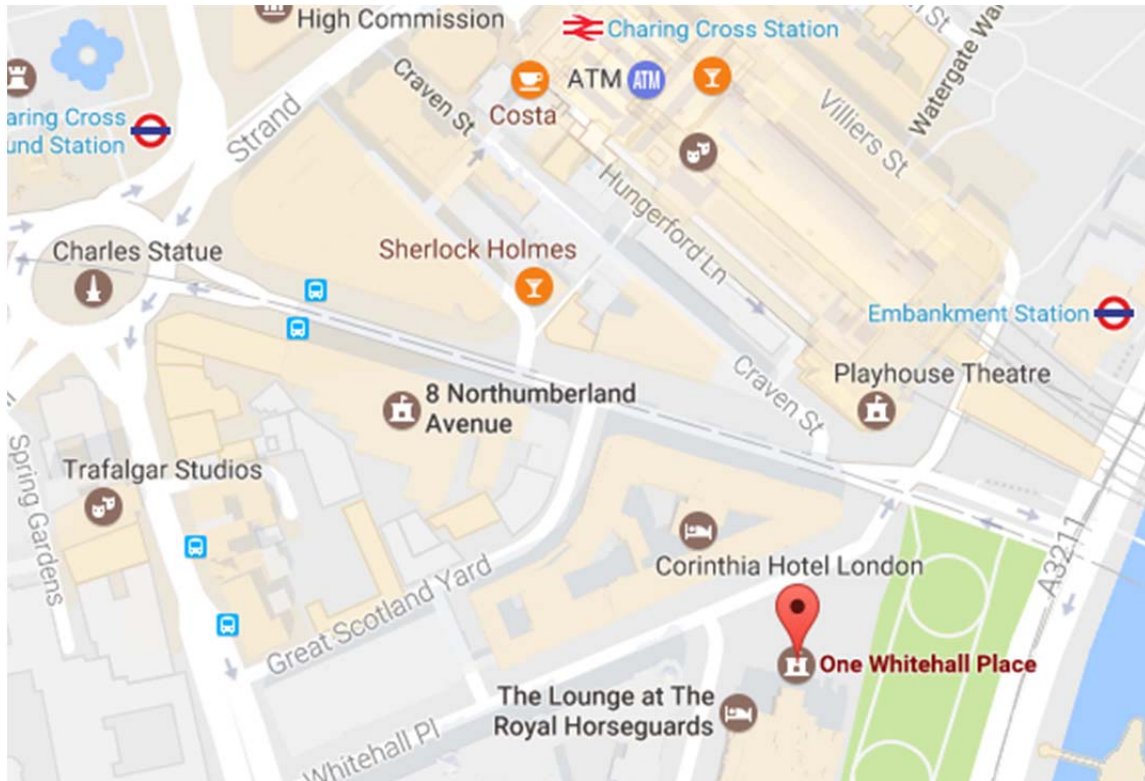

One Whitehall Place at the Royal Horseguards Hotel
The Royal Horseguards,
1 Whitehall Ct, London
SW1A 2EJ
[020 7451 9386](tel:02074519386)
onewhitehallplace@guoman.co.uk

Nearest tube station:

Embankment, approximately 5 minutes walk

Main train stations:

Kings Cross – 1.9 miles

Euston 1.9 miles

Victoria- 1.9 miles

Travelling by car

The venue does not own any parking space or loading bay. The closest parking is Spring Gardens Q Park in Trafalgar Square. It is within 5 minutes walking distance.

You may benefit of 20% off with our promotion code: Whitehall1.

Please click the below link for further information:

<https://bookings.parkmagic.net/CPReservations/Booking/Select>

Travelling by air: Heathrow – 20miles , London City – 8.5 miles