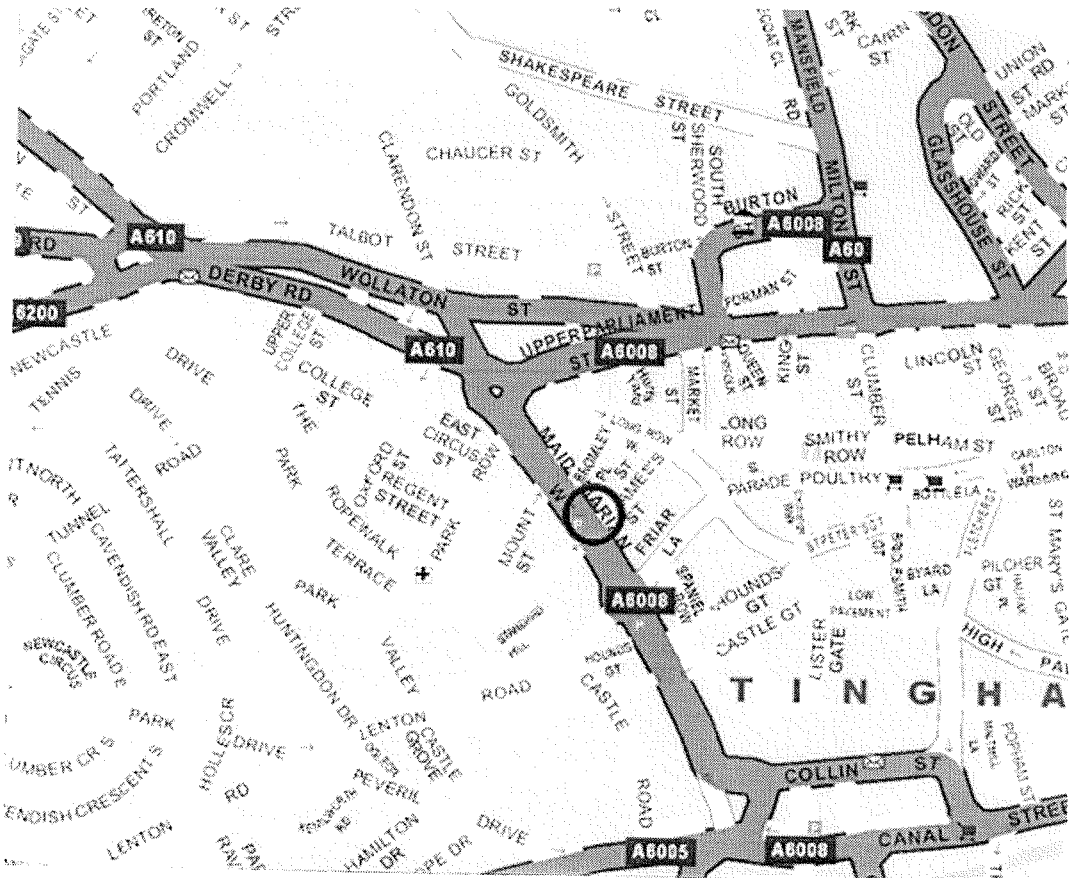

Park Plaza Hotel, Nottingham

Directions

The hotel is within walking distance of all main shopping and business centres. Nottingham Train Station, from which Central Trains and Midland Mainline operate services, is located nearby to the hotel.

The city is 30 minutes drive away from East Midlands Airport and 1 hour from the Birmingham NEC and Airport.

Park Plaza Hotel, 41 Maid Marian Way, Nottingham. NG1 6GD
Tel: 0115 947 7200 Fax: 0115 947 7302