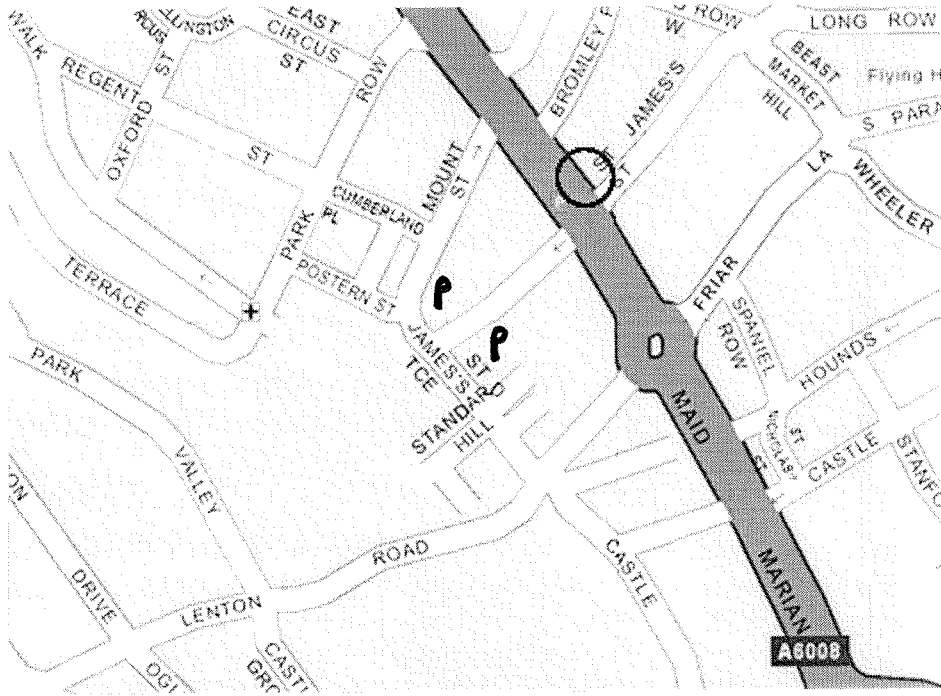

Park Plaza Hotel, Nottingham

Directions

The hotel is within walking distance of all main shopping and business centres. Nottingham Train Station, from which Central Trains and Midland Mainline operate services, is located nearby to the hotel.

The city is 30 minutes drive away from East Midlands Airport and 1 hour from the Birmingham NEC and Airport.

Park Plaza Hotel, 41 Maid Marian Way, Nottingham. NG1 6GD
Tel: 0115 947 7200 Fax: 0115 947 7302